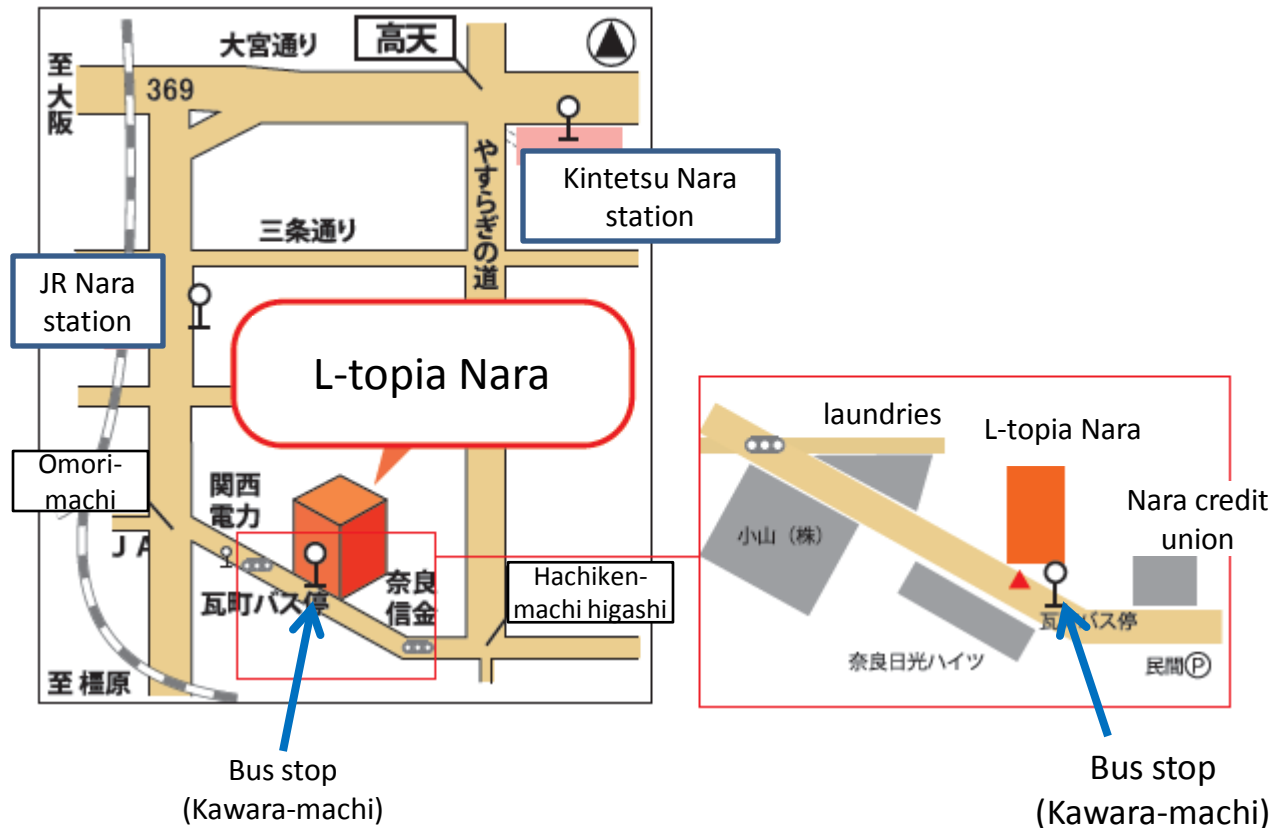

Map of L-topia Nara

Address: 93-6 Nishikitsuji-cho, Nara-shi 630-8325

- Walk 10 minutes from JR Nara station (east exit)
- or
- Get on a bus from a bus station (terminal 9) at Kintetsu at Nara station and get off at Kawara-machi bus stop.

Bus terminal guide

[Kintetsu Nara station bus stop guide]

Take on a bus at terminal 9 (Nara kotsu bus/city rotation bus).

Total time: about 6 minutes, cost : 180 JPY.

Time internal to run: about 10 minutes.

[JR Nara station bus stop guide]

Take on a bus at terminal 11 (Nara kotsu bus/city rotation bus).

Total time: about 3 minutes, cost : 180 JPY.

Time internal to run: about 10 minutes.

(If you walk to L-topia Nara from JR Nara Station, it takes about 10 minutes.)