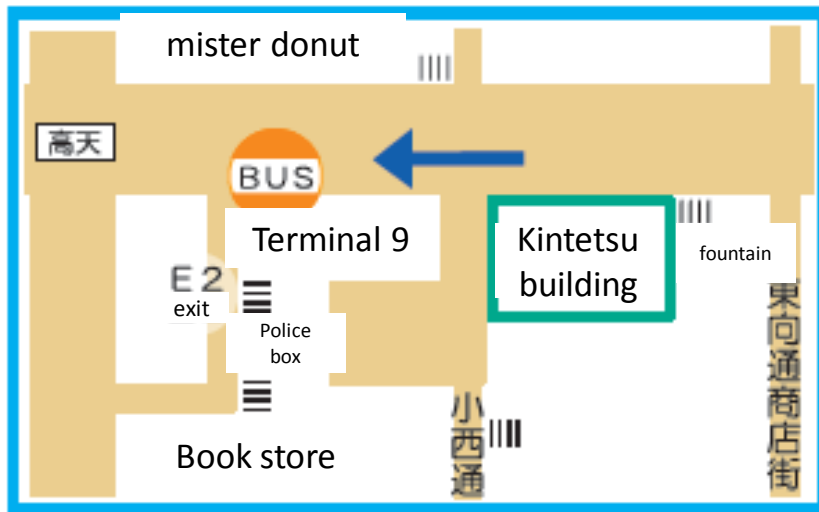

Map of L-topia Nara

Address: 93-6 Nishikitsuji-cho, Nara-shi 630-8325

- Walk 10 minutes from JR Nara station (east exit)
- or
- Get on a bus from a bus station (terminal 9) at Kintetsu at Nara station and get off at Kawara-machi bus stop.

Bus terminal guide

[Kintetsu Nara station bus stop guide]

Take on a bus at terminal 9 (Nara kotsu bus/city rotation bus).

Total time: about 6 minutes, cost : 180 JPY.

Time internal to run: about 10 minutes.